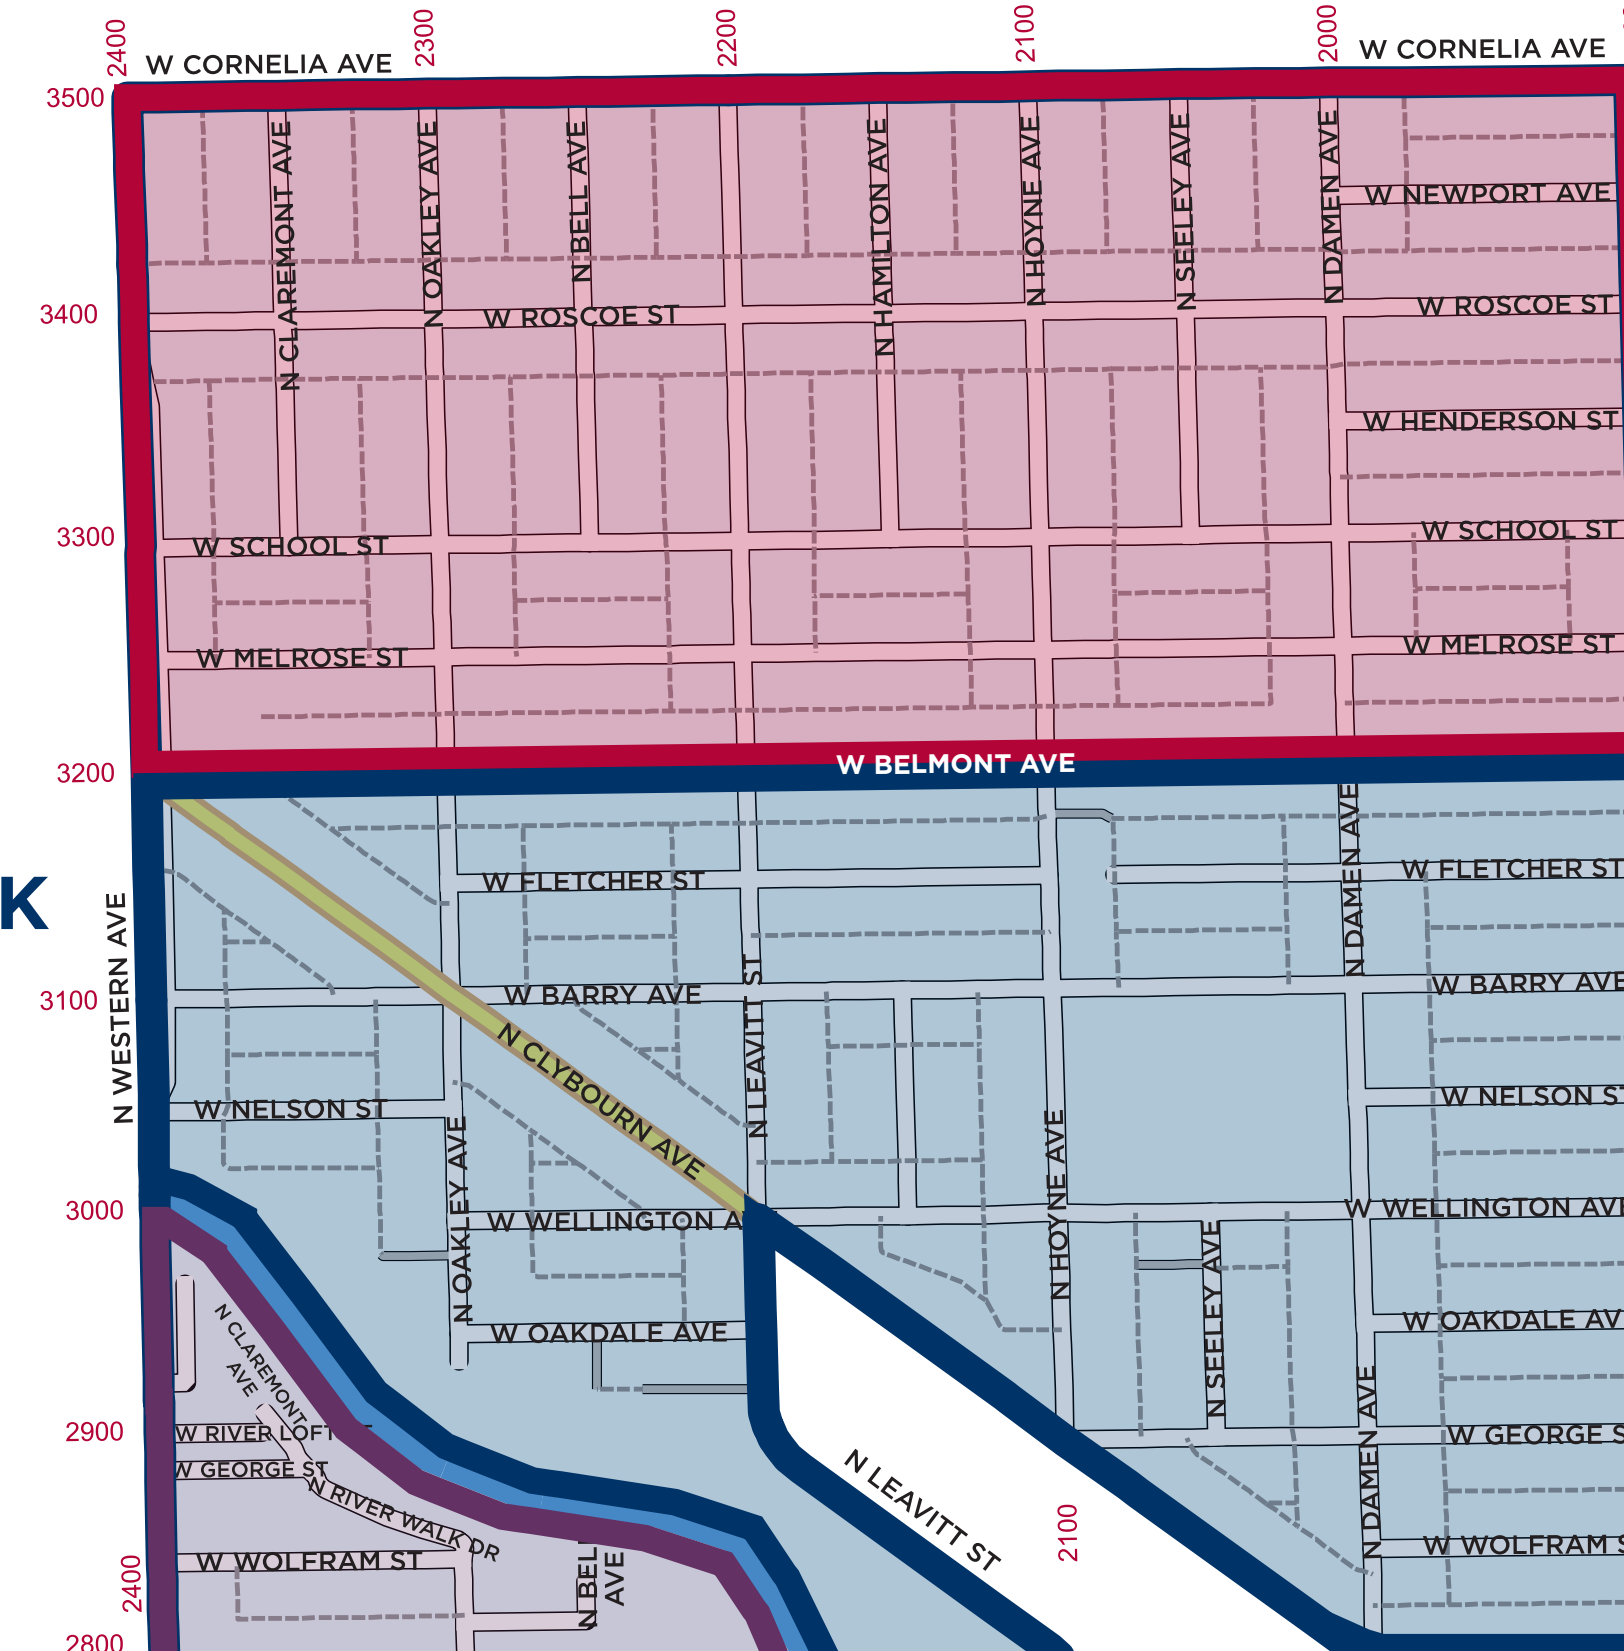

32ND WARD MAP

NEIGHBORHOOD GROUPS

(SOME ORGANIZATION BOUNDARIES OVERLAP)

COURTESY OF VOLUNTEERS FOR
SCOTT WAGUESPACK
★★ 32ND WARD ALDERMAN ★★

LOGAN SQUARE NEIGHBORHOOD ASSOCIATION

LOGAN SQUARE PRESERVATION

PALMER SQUARE NEIGHBORHOOD ASSOCIATION

HAMLIN PARK NEIGHBORS

ROSCOE VILLAGE NEIGHBORS

SOUTH LAKEVIEW NEIGHBORS

GREATER GOETHE NEIGHBORHOOD ASSOCIATION

32ND WARD OFFICE

WEST DEPAUL NEIGHBORHOOD ASSOCIATION

SHEFFIELD NEIGHBORHOOD ASSOCIATION