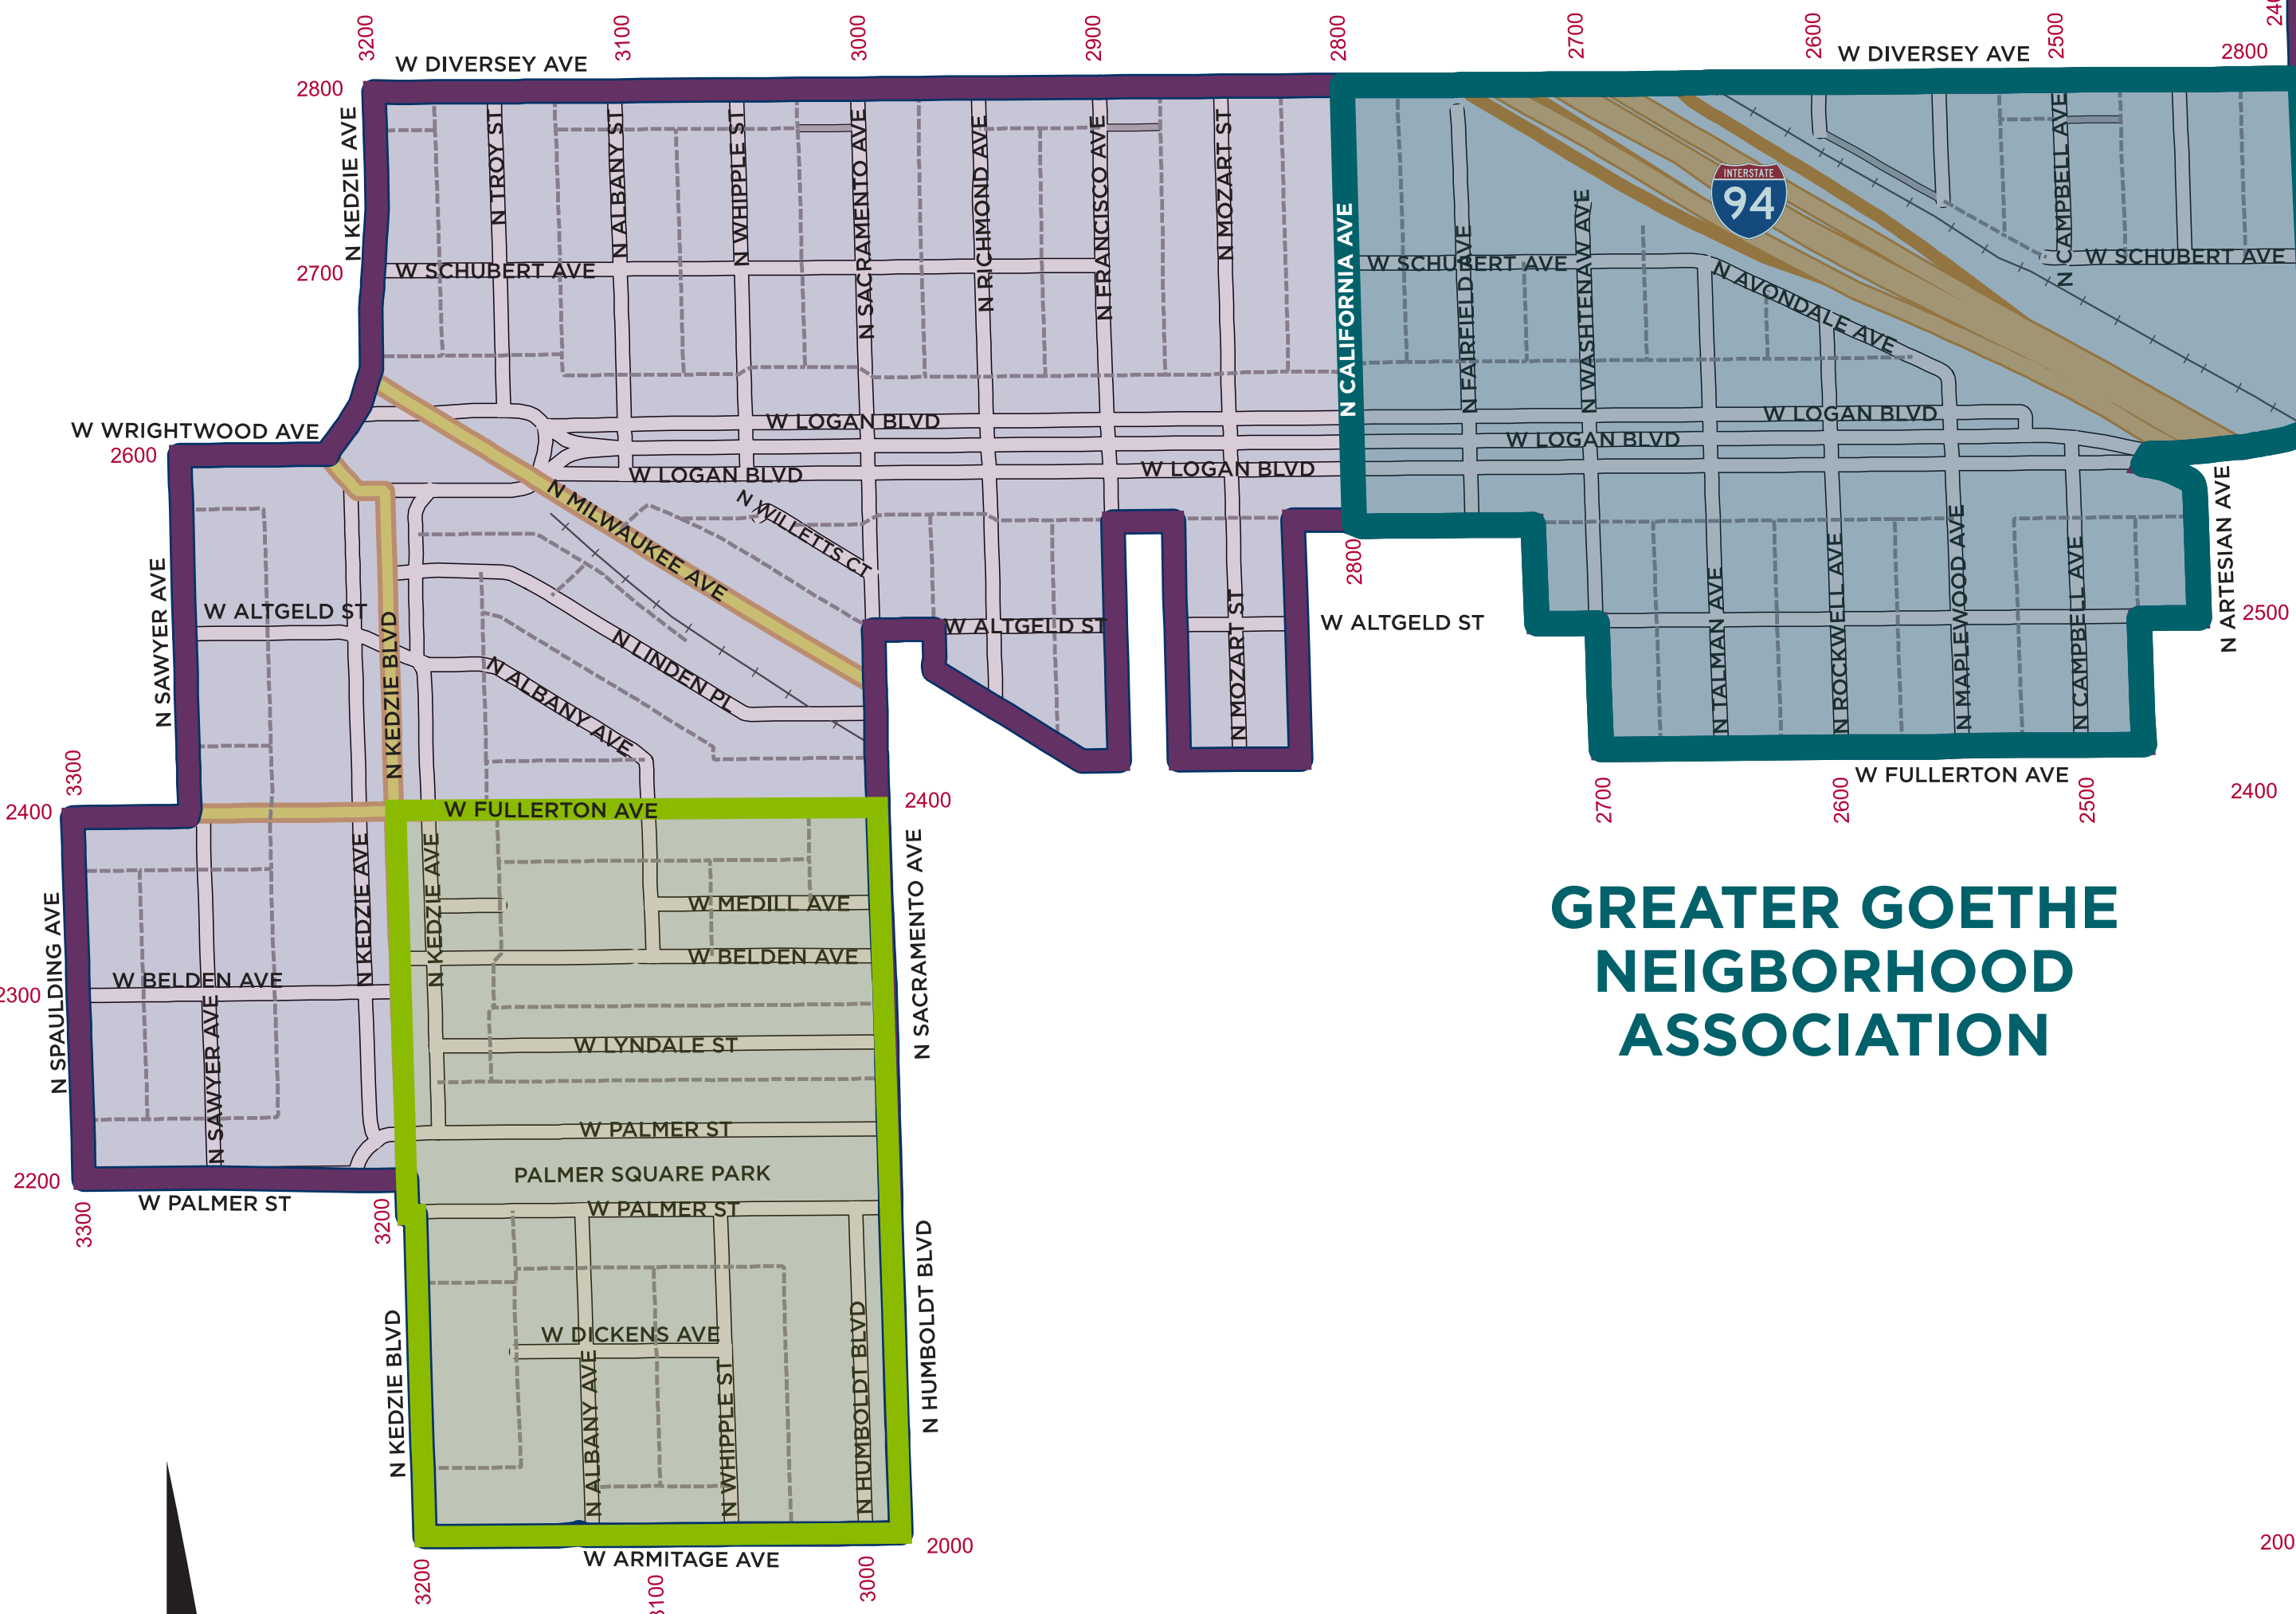

32ND WARD MAP

NEIGHBORHOOD GROUPS

(SOME ORGANIZATION BOUNDARIES OVERLAP)

COURTESY OF VOLUNTEERS FOR
SCOTT WAGUESPACK
★★ 32ND WARD ALDERMAN ★★

LOGAN SQUARE NEIGHBORHOOD ASSOCIATION

LOGAN SQUARE PRESERVATION

PALMER SQUARE NEIGHBORHOOD ASSOCIATION

HAMLIN PARK NEIGHBORS

ROSCOE VILLAGE NEIGHBORS

SOUTH LAKEVIEW NEIGHBORS

GREATER GOETHE NEIGHBORHOOD ASSOCIATION

32ND WARD OFFICE

WEST DEPAUL NEIGHBORHOOD ASSOCIATION

SHEFFIELD NEIGHBORHOOD ASSOCIATION