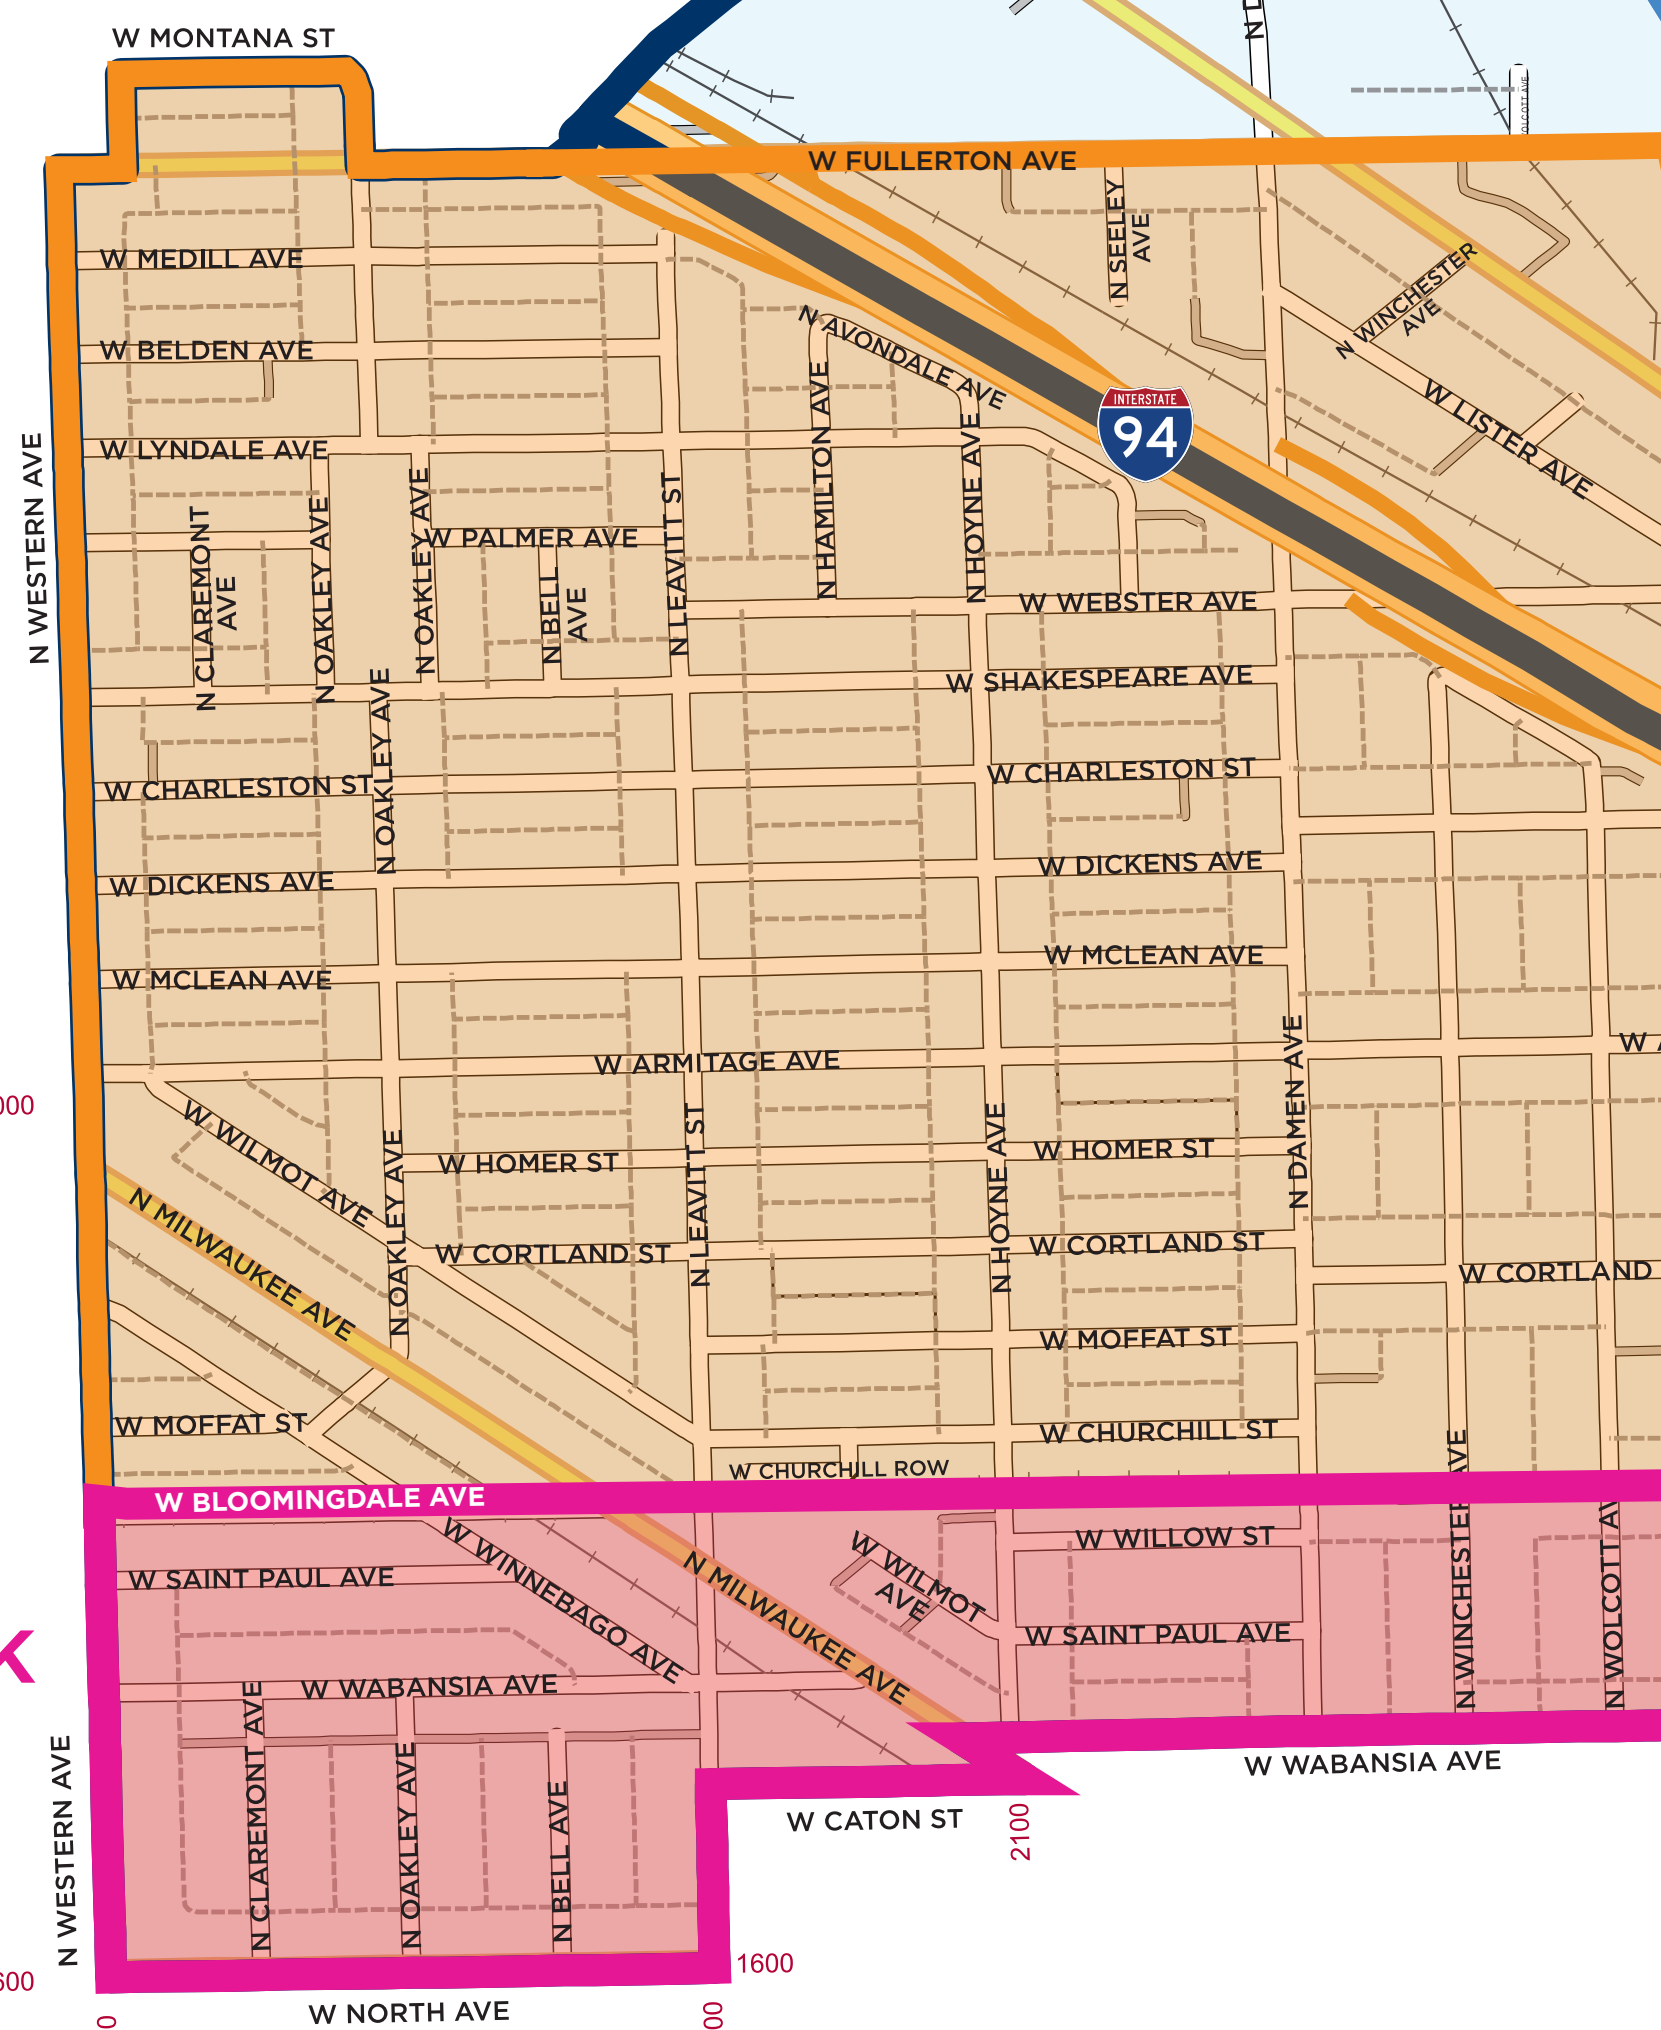

32ND WARD MAP

NEIGHBORHOOD GROUPS

(SOME ORGANIZATION BOUNDARIES OVERLAP)

COURTESY OF VOLUNTEERS FOR
SCOTT WAGUESPACK
★★ 32ND WARD ALDERMAN ★★

LOGAN SQUARE NEIGHBORHOOD ASSOCIATION

LOGAN SQUARE PRESERVATION

PALMER SQUARE NEIGHBORHOOD ASSOCIATION

HAMLIN PARK NEIGHBORS

ROSCOE VILLAGE NEIGHBORS

SOUTH LAKEVIEW NEIGHBORS

GREATER GOETHE NEIGHBORHOOD ASSOCIATION

32ND WARD OFFICE

WEST DEPAUL NEIGHBORHOOD ASSOCIATION

SHEFFIELD NEIGHBORHOOD ASSOCIATION